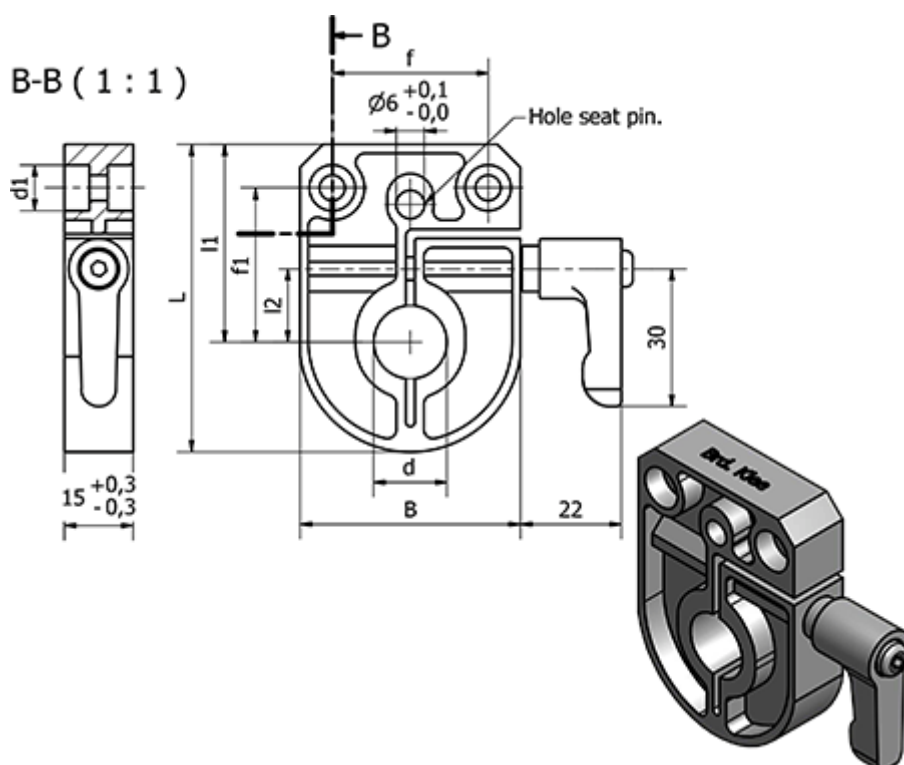

# Data Sheet

Article number: 2307083904  
Description: E+G Clamping plate  
BSA52R-15-D

## Measures

B = 48  
d = 15  
d1 = 34  
f = 34  
f1 = 15  
L = 66  
l1 = 43  
l2 = 14.5

Type = BSA52R-15-D